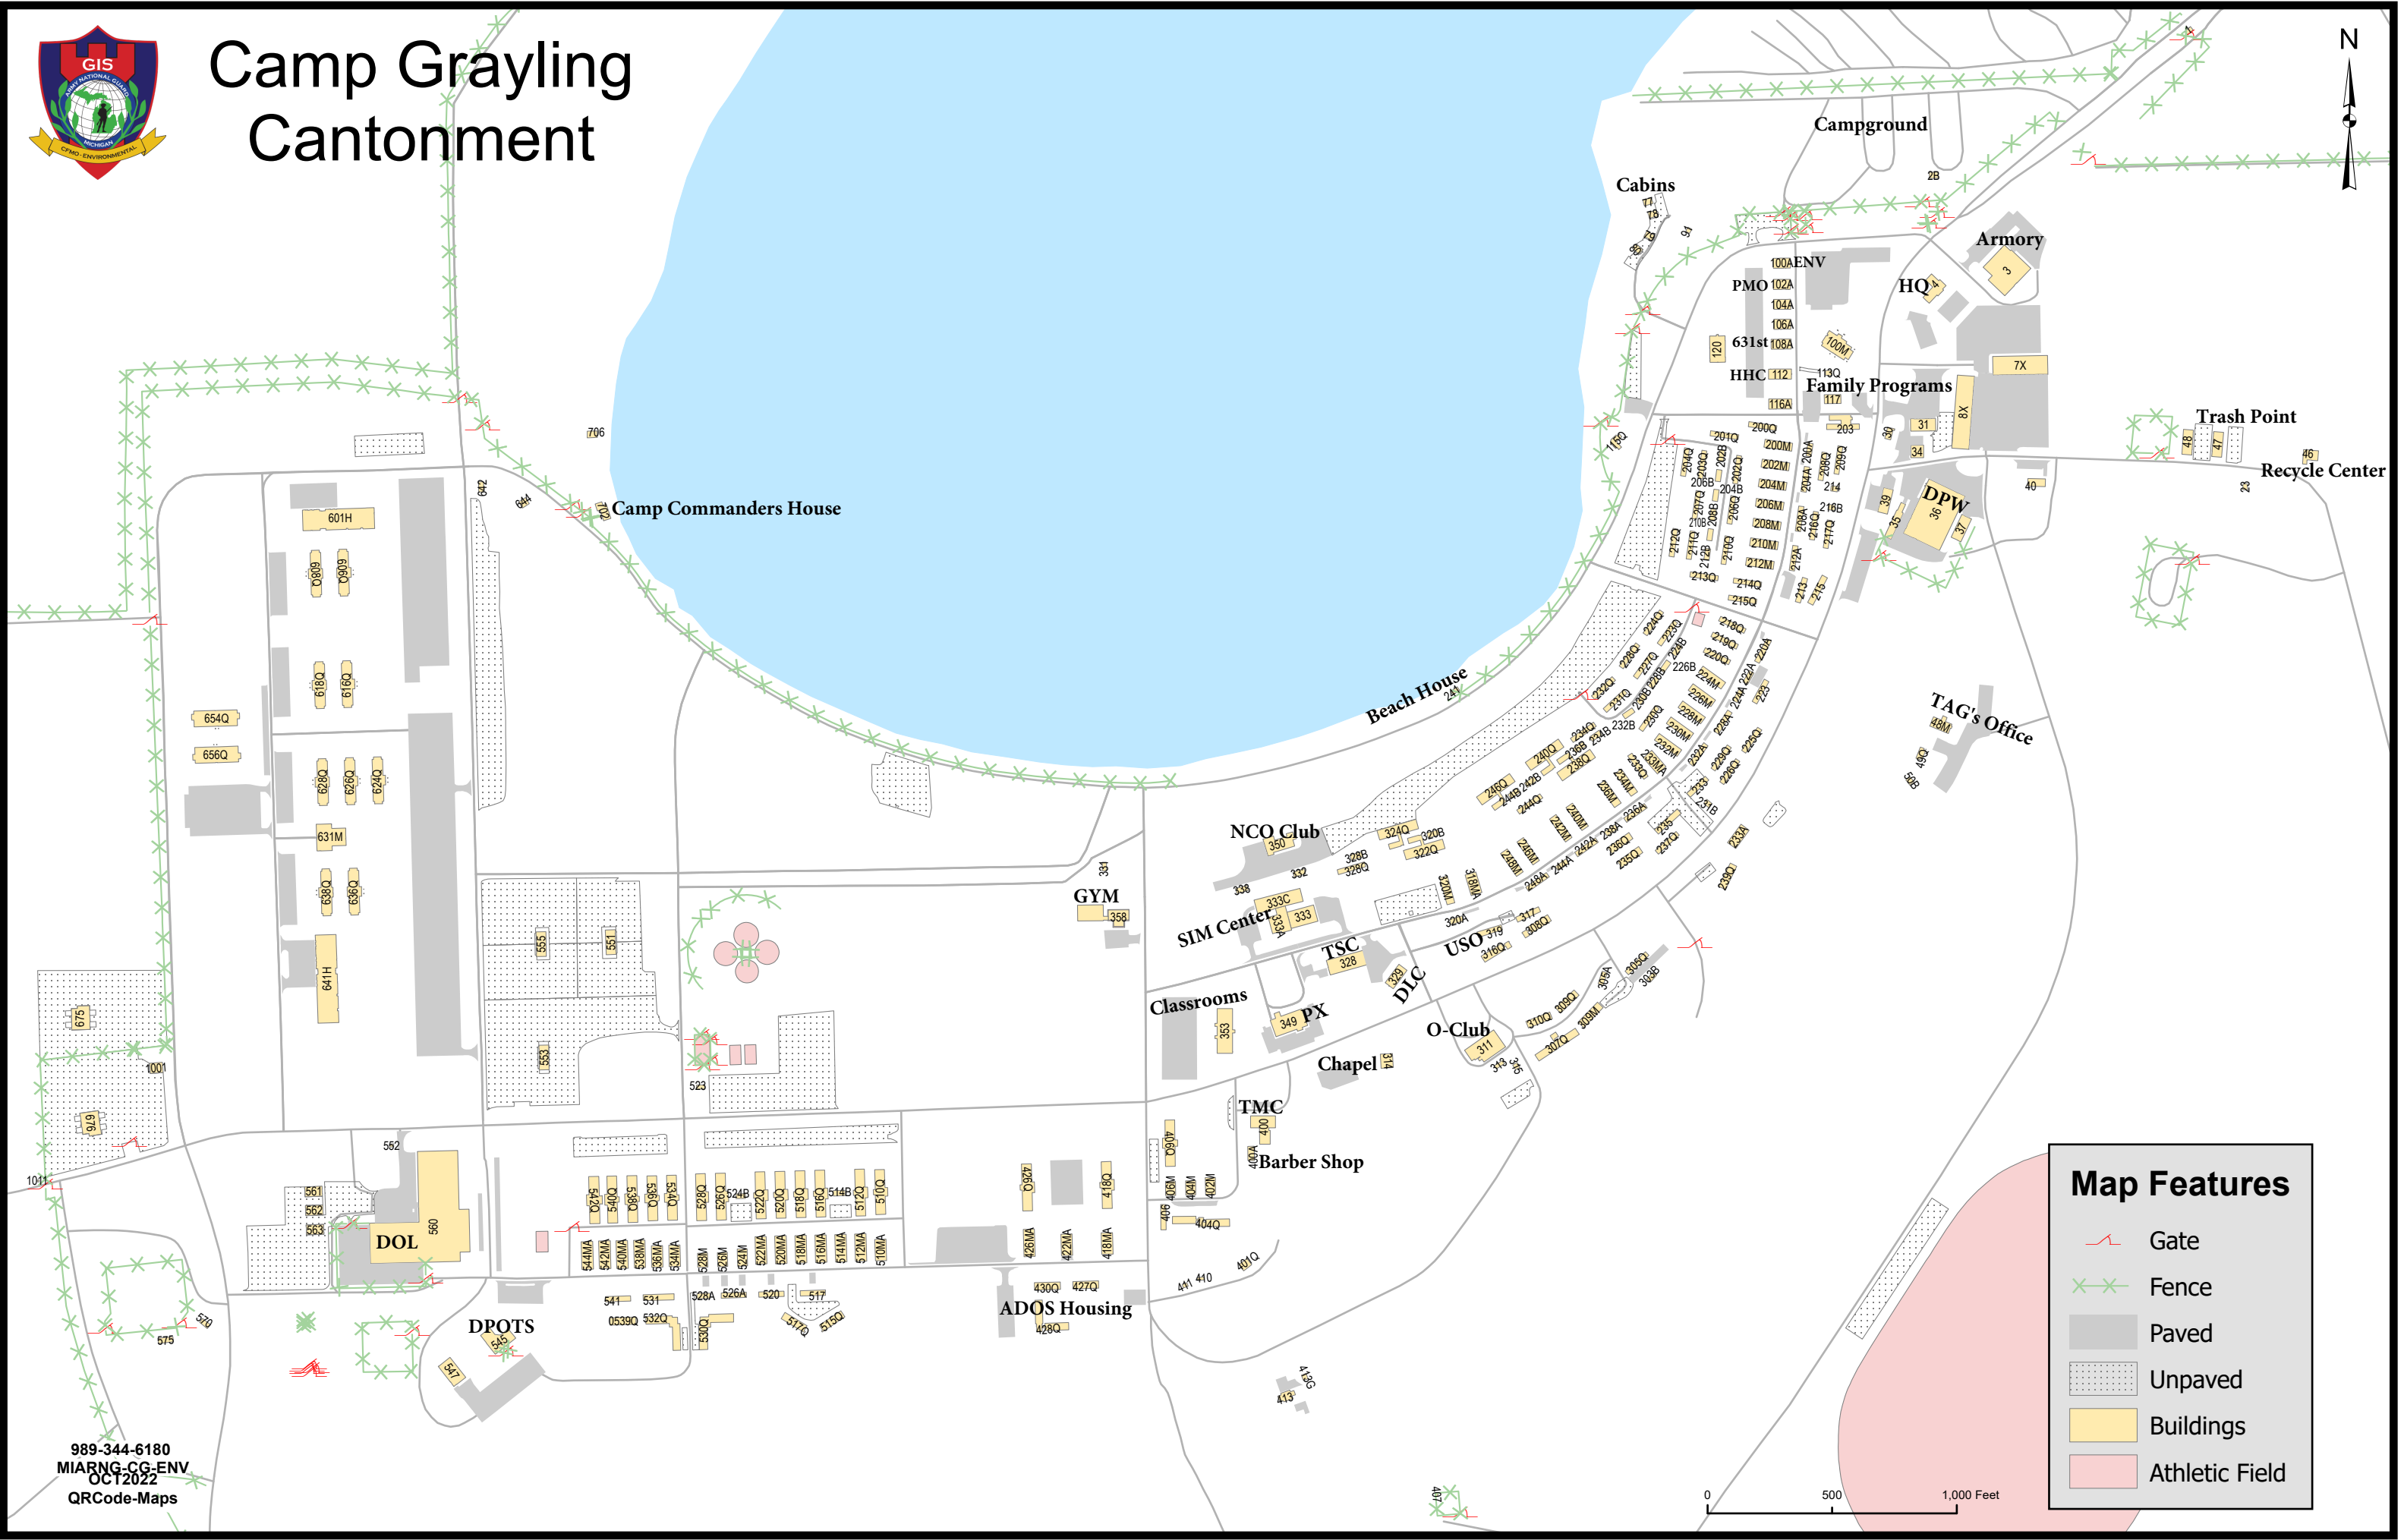

Camp Grayling Cantonment

Map Features

-  Gate
-  Fence
-  Paved
-  Unpaved
-  Buildings
-  Athletic Field

989-344-6180
MIARNG-CG-ENV
OCT2022
QRCode-Maps

0 500 1,000 Feet